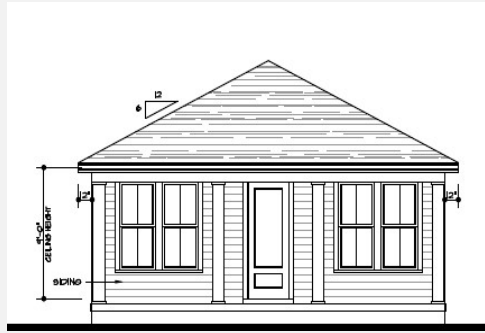

13613 Park Springs Lane, Louisville, KY 40245

Neighborhood:	Park Springs
Year Built:	
SqFt:	1,118
Bedrooms:	3
Full Baths:	2
1/2 Baths:	0
Household Income Limits:	Yes - 80% Area Median Income
Program:	
Homebuyer Assistance:	
Contact:	Request More Information

TBD